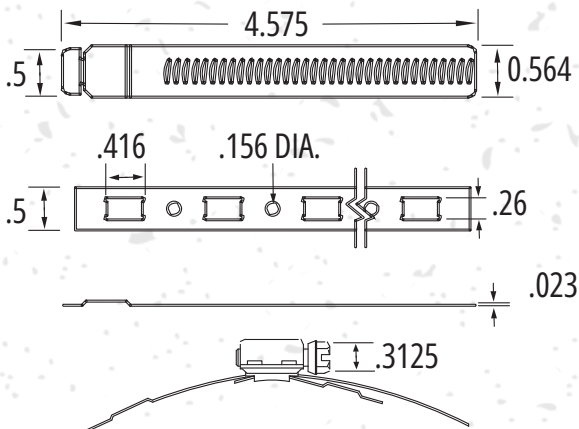

Stainless Steel Index

S40 Series stainless steel band with safety edge

SPECIFICATIONS

Width
0.5 Inches

Hexagonal slotted screw
0.28 Inches

Fasteners & screw housing assemblies
0.56 Inches

Description:

Item#	Contents
RACE-334-001	50 ft Banding, 50 Fasteners, 10 Splices
RACE-334-002	100 ft Banding, 25 Fasteners, 10 Splices
RACE-334-003	50 ft Banding, 10 Fasteners, 10 Splices
RACE-334-010	25 Fasteners Only
RACE-334-015	100 ft Banding Only
RACE-334-020	25 Splices Only

1/2" Wide Continuous Roll of Banding Material | 9/16" Wide Fasteners | 100% Stainless Steel

410 Stainless Steel Hex Screw
300-Series SS Band and Housing
Worm-Drive Clamp with Arcial
Perforations. Various Kit
Combinations Available